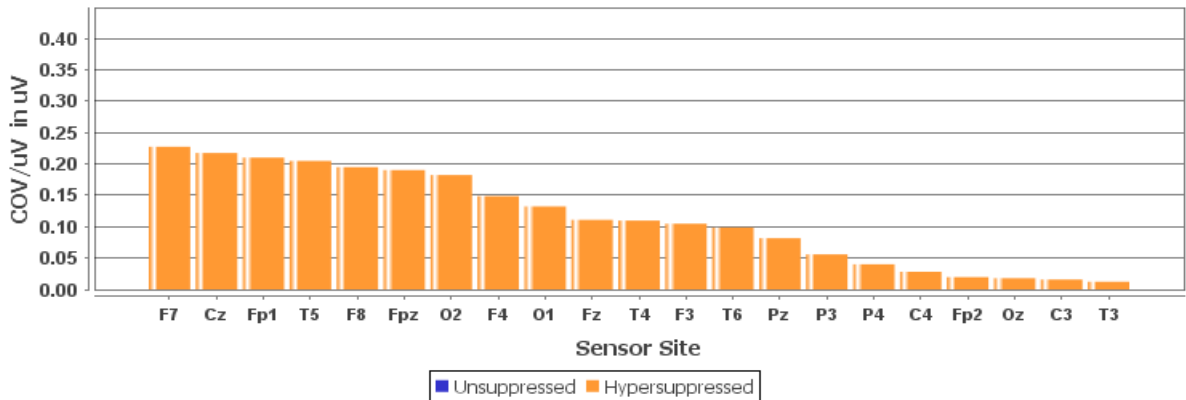

Mean Total Amplitude COV by Site

Mean Dominant Frequency COV by Site

Mean Delta Amplitude COV by Site

Mean Theta Amplitude COV by Site

Mean Alpha Amplitude COV by Site

Mean Lo Beta Amplitude COV by Site

Mean Beta Amplitude COV by Site

Mean Hi Beta Amplitude COV by Site