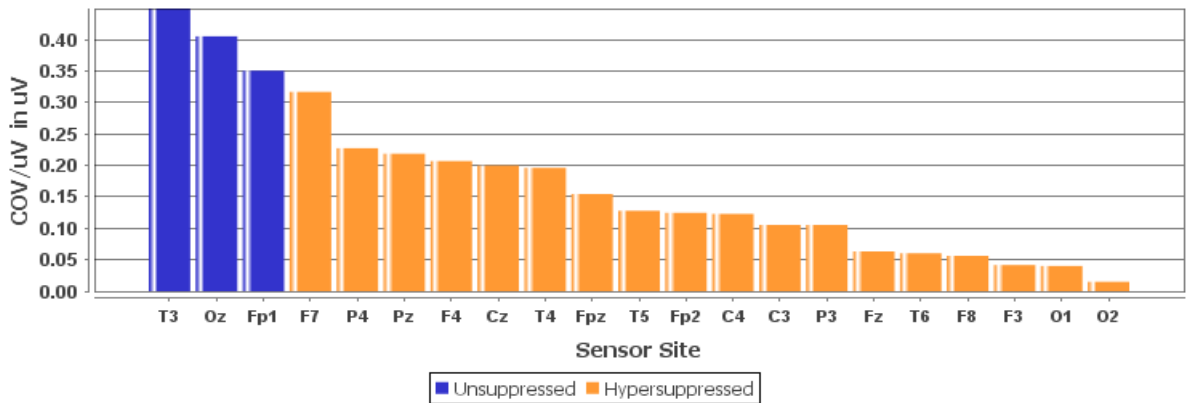

Mean Total Amplitude COV by Site

Mean Dominant Frequency COV by Site

Mean Delta Amplitude COV by Site

Mean Theta Amplitude COV by Site

Mean Alpha Amplitude COV by Site

Mean Lo Beta Amplitude COV by Site

Mean Beta Amplitude COV by Site

Mean Hi Beta Amplitude COV by Site