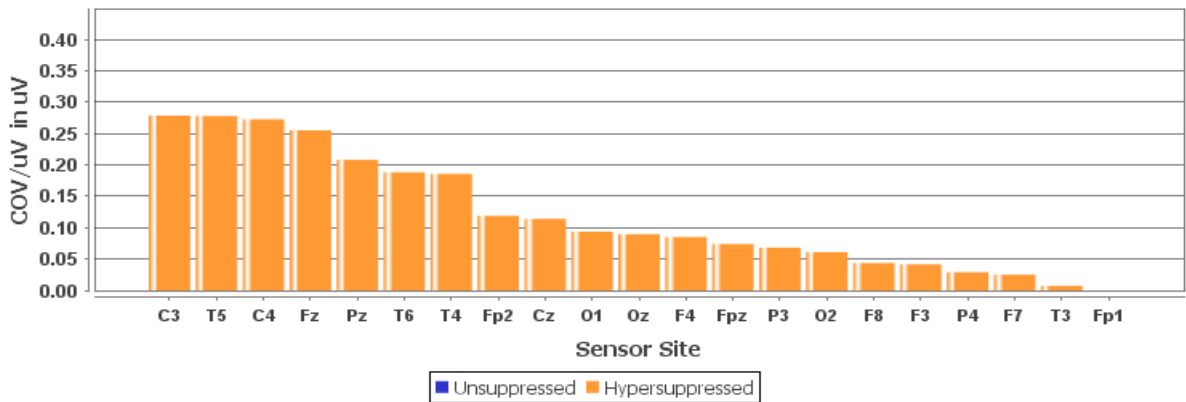

Mean Total Amplitude COV by Site

Mean Dominant Frequency COV by Site

Mean Delta Amplitude COV by Site

Mean Theta Amplitude COV by Site

Mean Alpha Amplitude COV by Site

Mean Lo Beta Amplitude COV by Site

Mean Beta Amplitude COV by Site

Mean Hi Beta Amplitude COV by Site