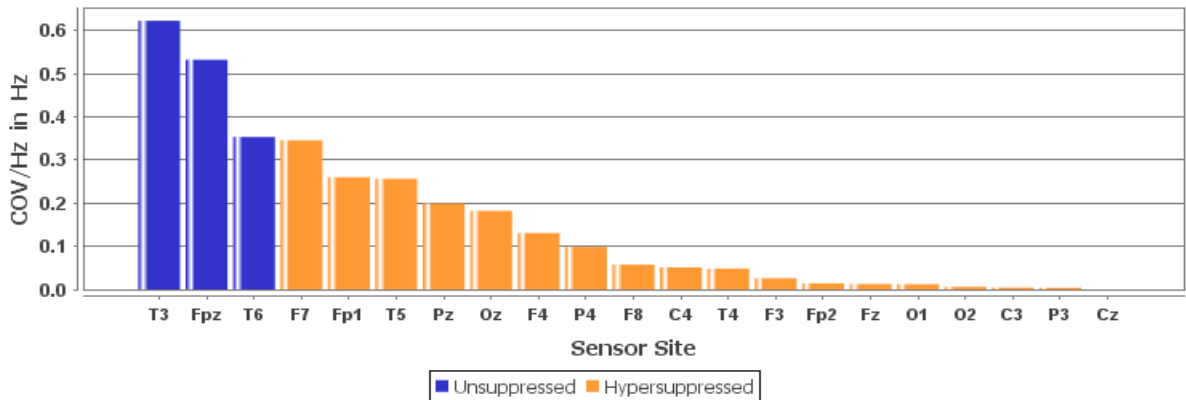

Mean Total Amplitude COV by Site

Mean Dominant Frequency COV by Site

Mean Delta Amplitude COV by Site

Mean Theta Amplitude COV by Site

Mean Alpha Amplitude COV by Site

Mean Lo Beta Amplitude COV by Site

Mean Beta Amplitude COV by Site

Mean Hi Beta Amplitude COV by Site