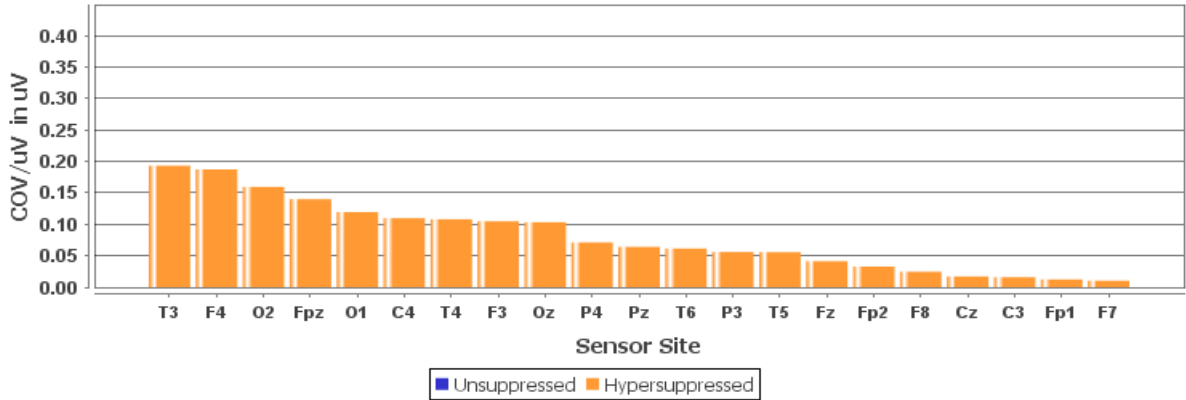

Mean Total Amplitude COV by Site

Mean Dominant Frequency COV by Site

Mean Delta Amplitude COV by Site

Mean Theta Amplitude COV by Site

Mean Alpha Amplitude COV by Site

Mean Lo Beta Amplitude COV by Site

Mean Beta Amplitude COV by Site

Mean Hi Beta Amplitude COV by Site