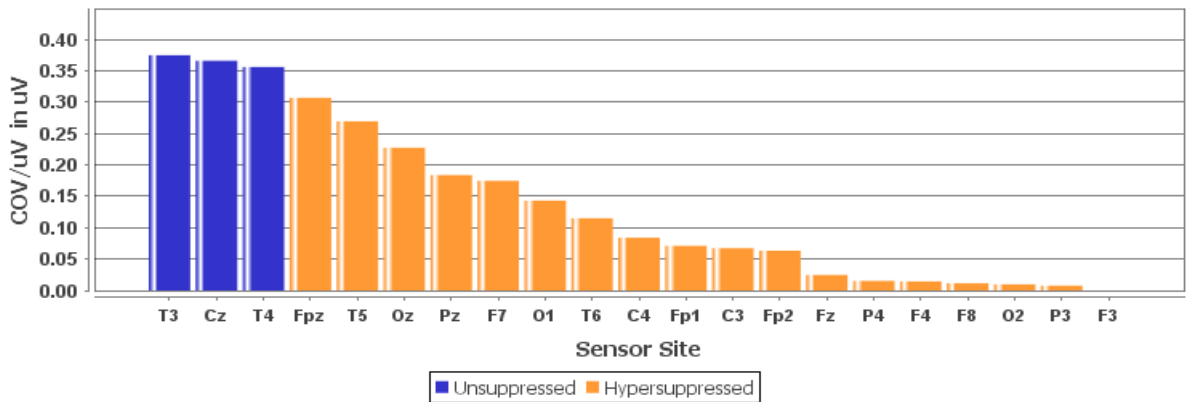

Mean Total Amplitude COV by Site

Mean Dominant Frequency COV by Site

Mean Delta Amplitude COV by Site

Mean Theta Amplitude COV by Site

Mean Alpha Amplitude COV by Site

Mean Lo Beta Amplitude COV by Site

Mean Beta Amplitude COV by Site

Mean Hi Beta Amplitude COV by Site