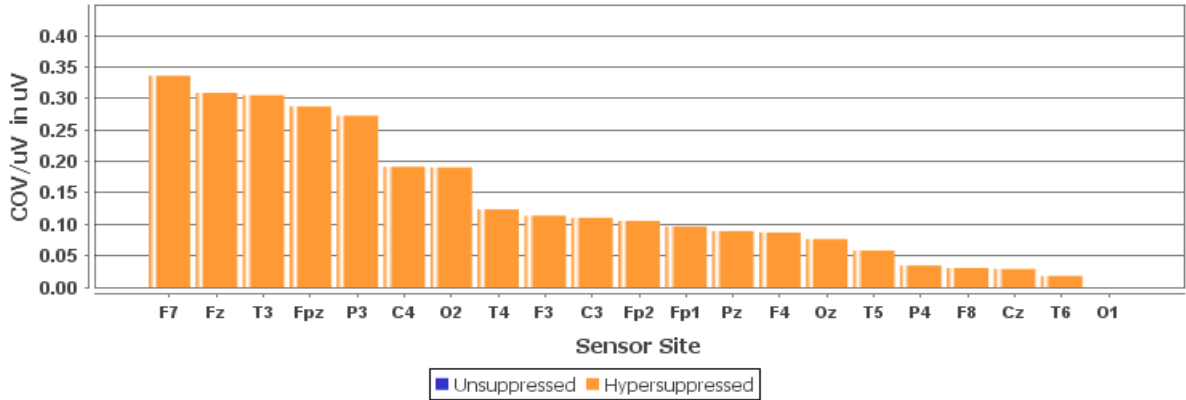

Mean Total Amplitude COV by Site

Mean Dominant Frequency COV by Site

Mean Delta Amplitude COV by Site

Mean Theta Amplitude COV by Site

Mean Alpha Amplitude COV by Site

Mean Lo Beta Amplitude COV by Site

Mean Beta Amplitude COV by Site

Mean Hi Beta Amplitude COV by Site